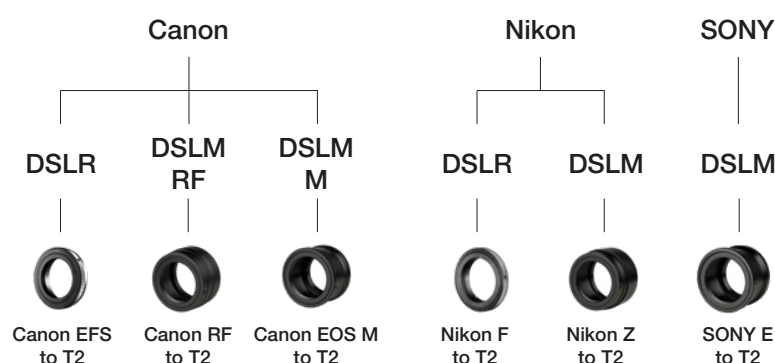

Our best imaging, reimagined.

Enhance your HEINE dermatoscope with the SLR | SLM Camera Adapter. The combination of the HEINE DELTA 30 or HEINE DELTA 30 PRO, the HEINE SLR | SLM Camera Adapter and a DSLR or DSLM camera creates a comprehensive system for documenting consistently high-quality images.

Upgrade your high-end dermatoscope for even better imaging. The perfect solution, not only for scientific applications and the daily work of clinical photographers.

- ▶ Universally applicable for DELTA 30 PRO and DELTA 30
- ▶ Improved visibility of the smallest structures through digital post-magnification
- ▶ Highest optical resolution
- ▶ Best visibility of details
- ▶ Easy refocusing

Finding the right adapter:

The HEINE SLR | SLM camera adapter is available either with a bayonet connection for digital single-lens reflex (DSLR) cameras and digital single-lens mirrorless (DSLM) cameras or with a T2 universal connection.

When purchasing the SLR | SLM Camera Adapter with a T2 universal connection, a T2 adapter with bayonet camera connection is required to connect the digital camera to the SLR | SLM Camera Adapter.

These HEINE camera adapters including the bayonet adapters are available for the following digital cameras: