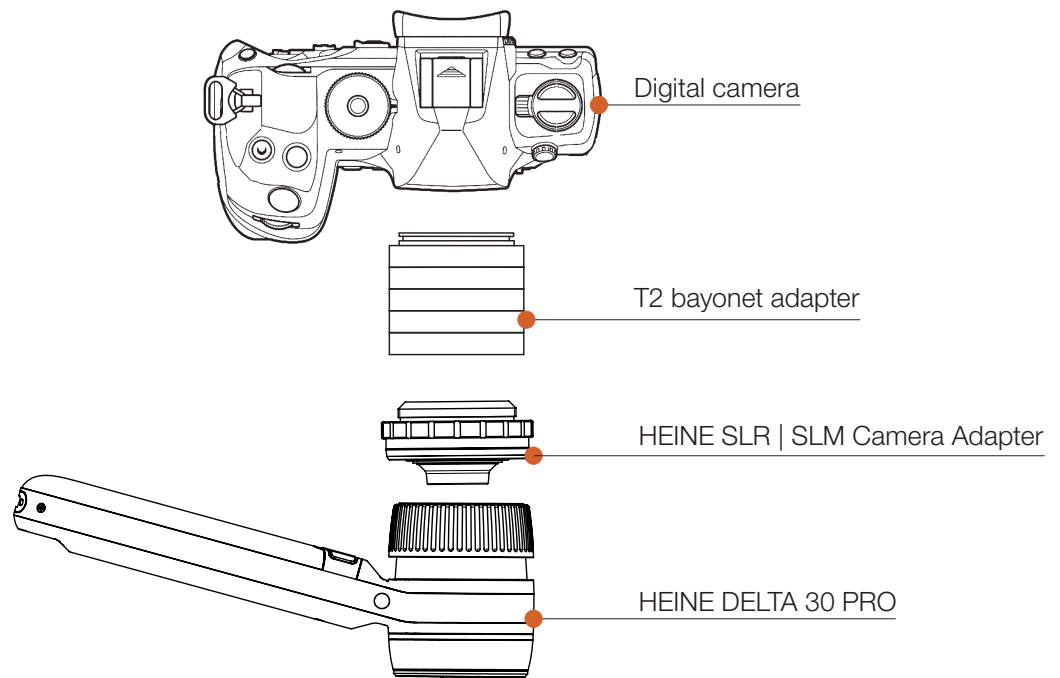

Our best imaging, reimagined.

Enhance your HEINE dermatoscope with the SLR | SLM Camera Adapter. The combination of the HEINE DELTA 30 or HEINE DELTA 30 PRO, the HEINE SLR | SLM Camera Adapter and a DSLR or DSLM camera creates a comprehensive system for documenting consistently high-quality images.

Upgrade your high-end dermatoscope for even better imaging. The perfect solution, not only for scientific applications and the daily work of clinical photographers.

- ▶ Universally applicable for DELTA 30 PRO and DELTA 30
- ▶ Improved visibility of the smallest structures through digital post-magnification
- ▶ Highest optical resolution
- ▶ Best visibility of details
- ▶ Easy refocusing

Finding the right adapter:

The HEINE SLR | SLM camera adapter is available either with a bayonet connection for digital single-lens reflex (DSLR) cameras and digital single-lens mirrorless (DSLM) cameras or with a T2 universal connection.

When purchasing the SLR | SLM Camera Adapter with a T2 universal connection, a T2 adapter with bayonet camera connection is required to connect the digital camera to the SLR | SLM Camera Adapter.

These HEINE camera adapters including the bayonet adapters are available for the following digital cameras: